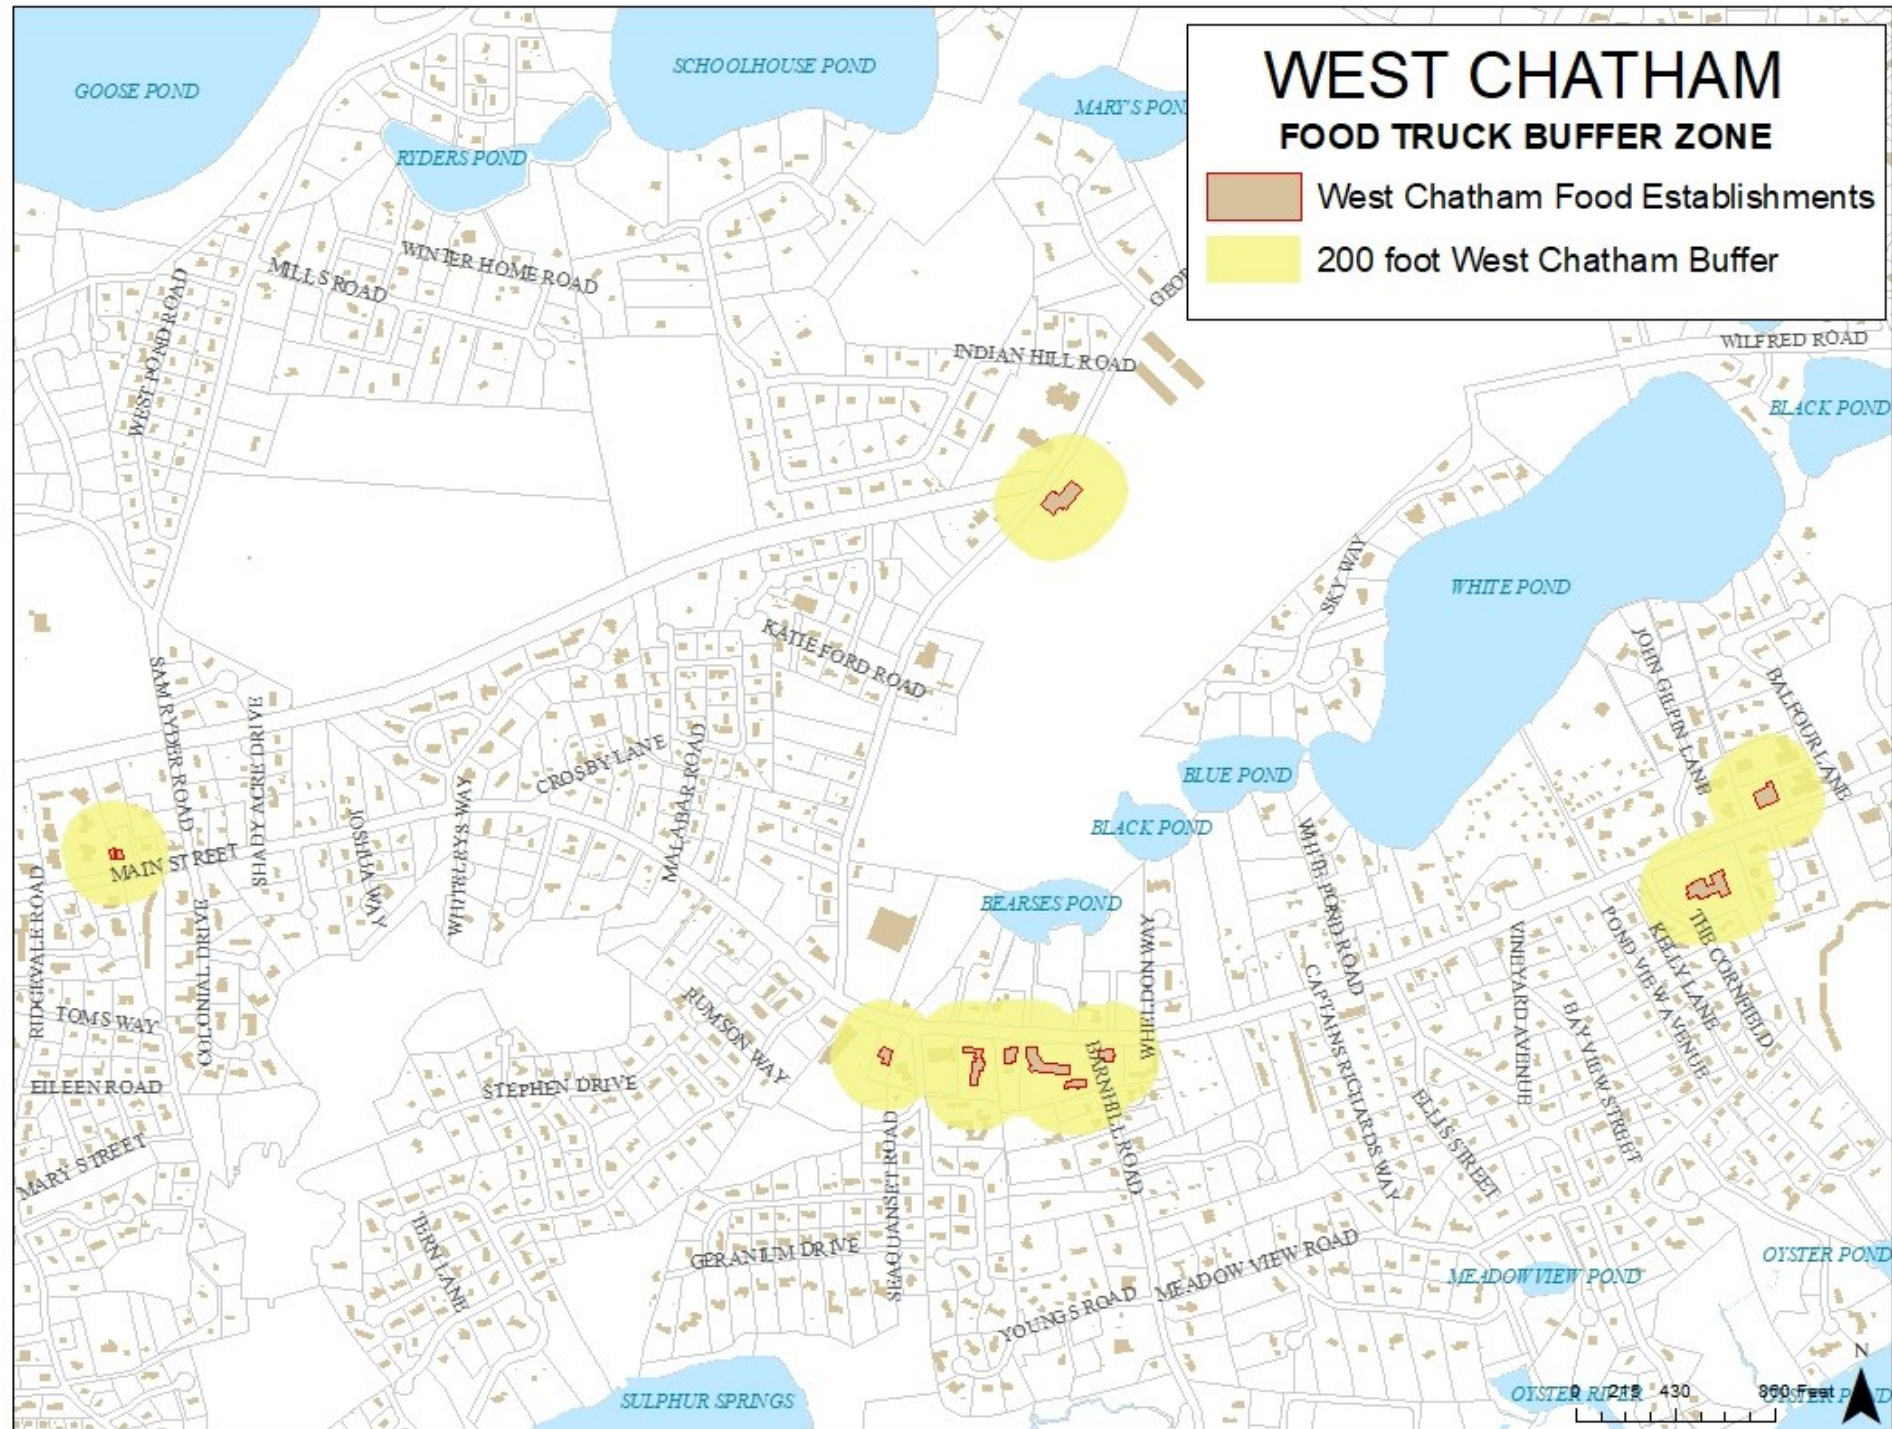

## 200 FOOT FOOD TRUCK BUFFER ZONE

-  Downtown Chatham
-  North Chatham
-  South Chatham
-  West Chatham

# SOUTH CHATHAM

## FOOD TRUCK BUFFER ZONE

-  South Chatham Food Establishments
-  200 Foot Buffer