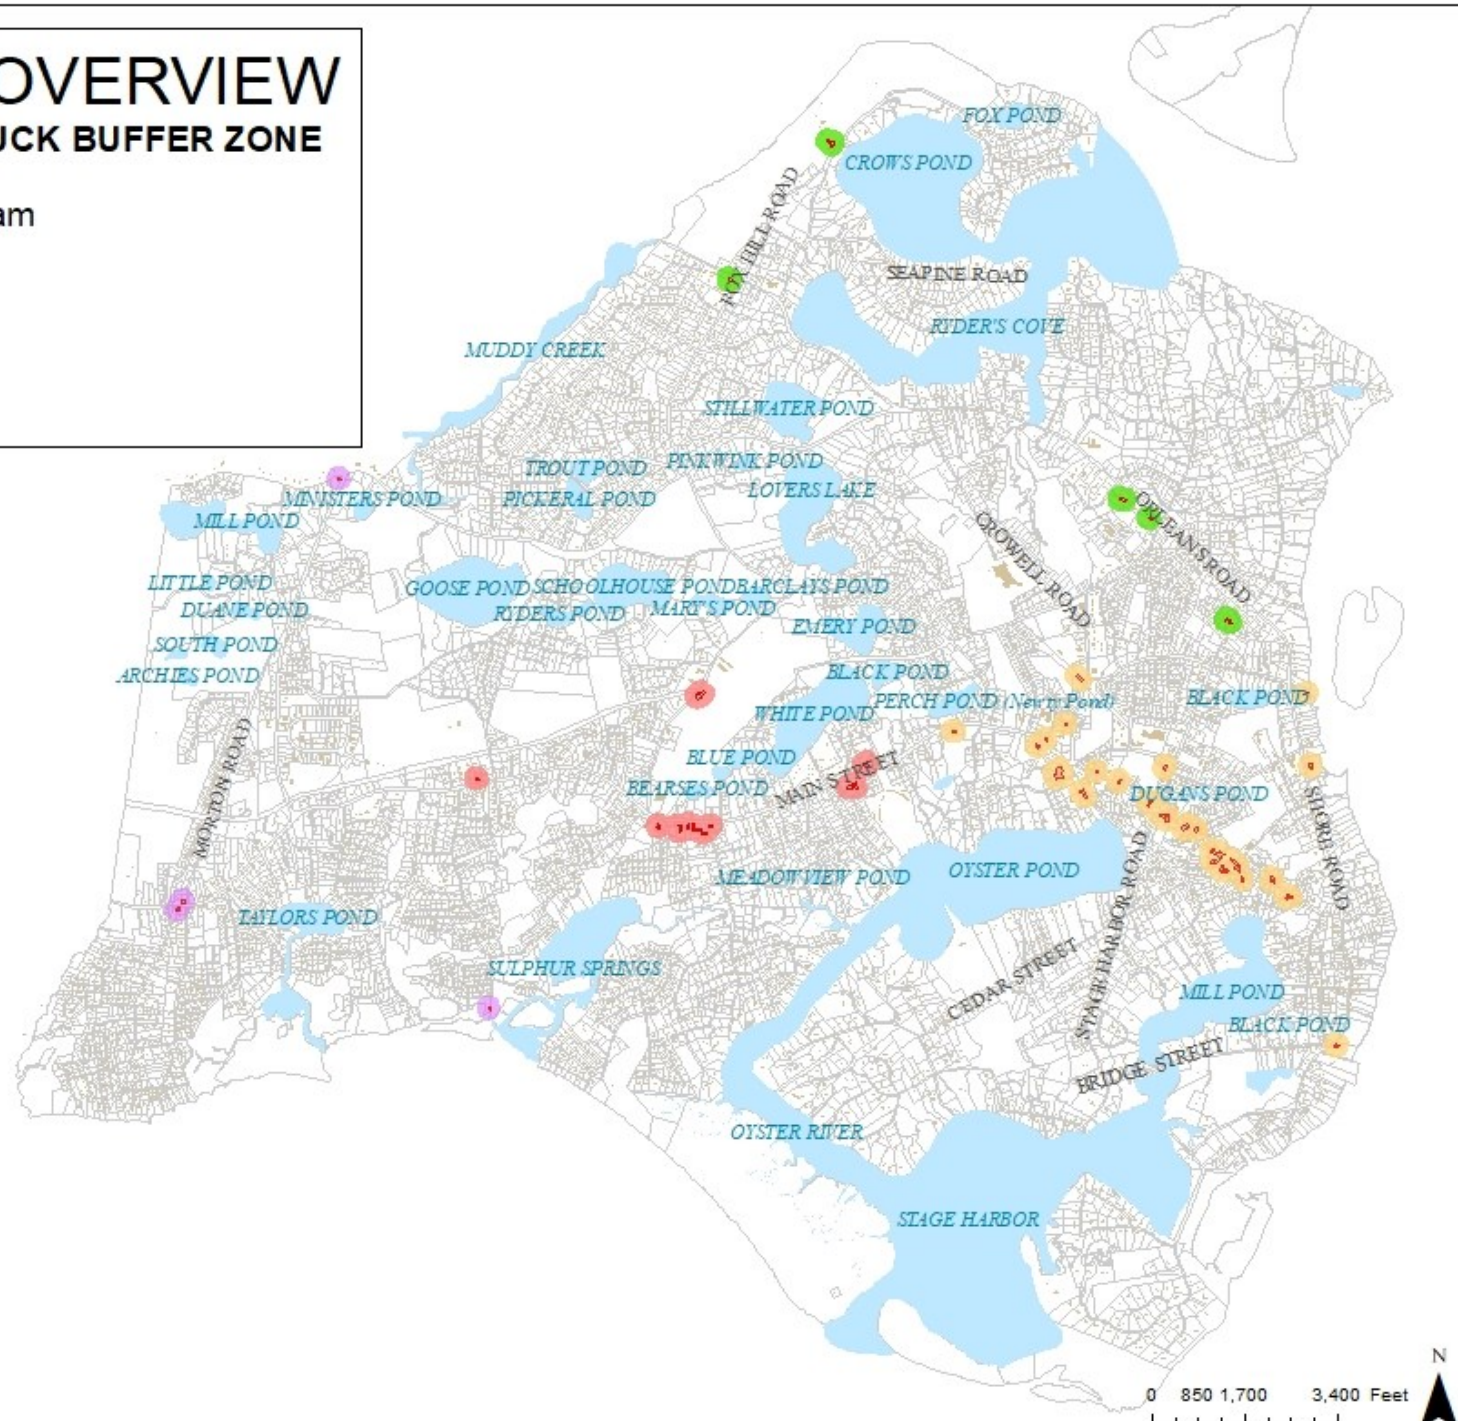

## 200 FOOT FOOD TRUCK BUFFER ZONE

-  Downtown Chatham
-  North Chatham
-  South Chatham
-  West Chatham

## FOOD TRUCK BUFFER ZONE

-  South Chatham Food Establishments
-  200 Foot Buffer

## FOOD TRUCK BUFFER ZONE

-  North Chatham Food Establishments
-  200 Foot Buffer