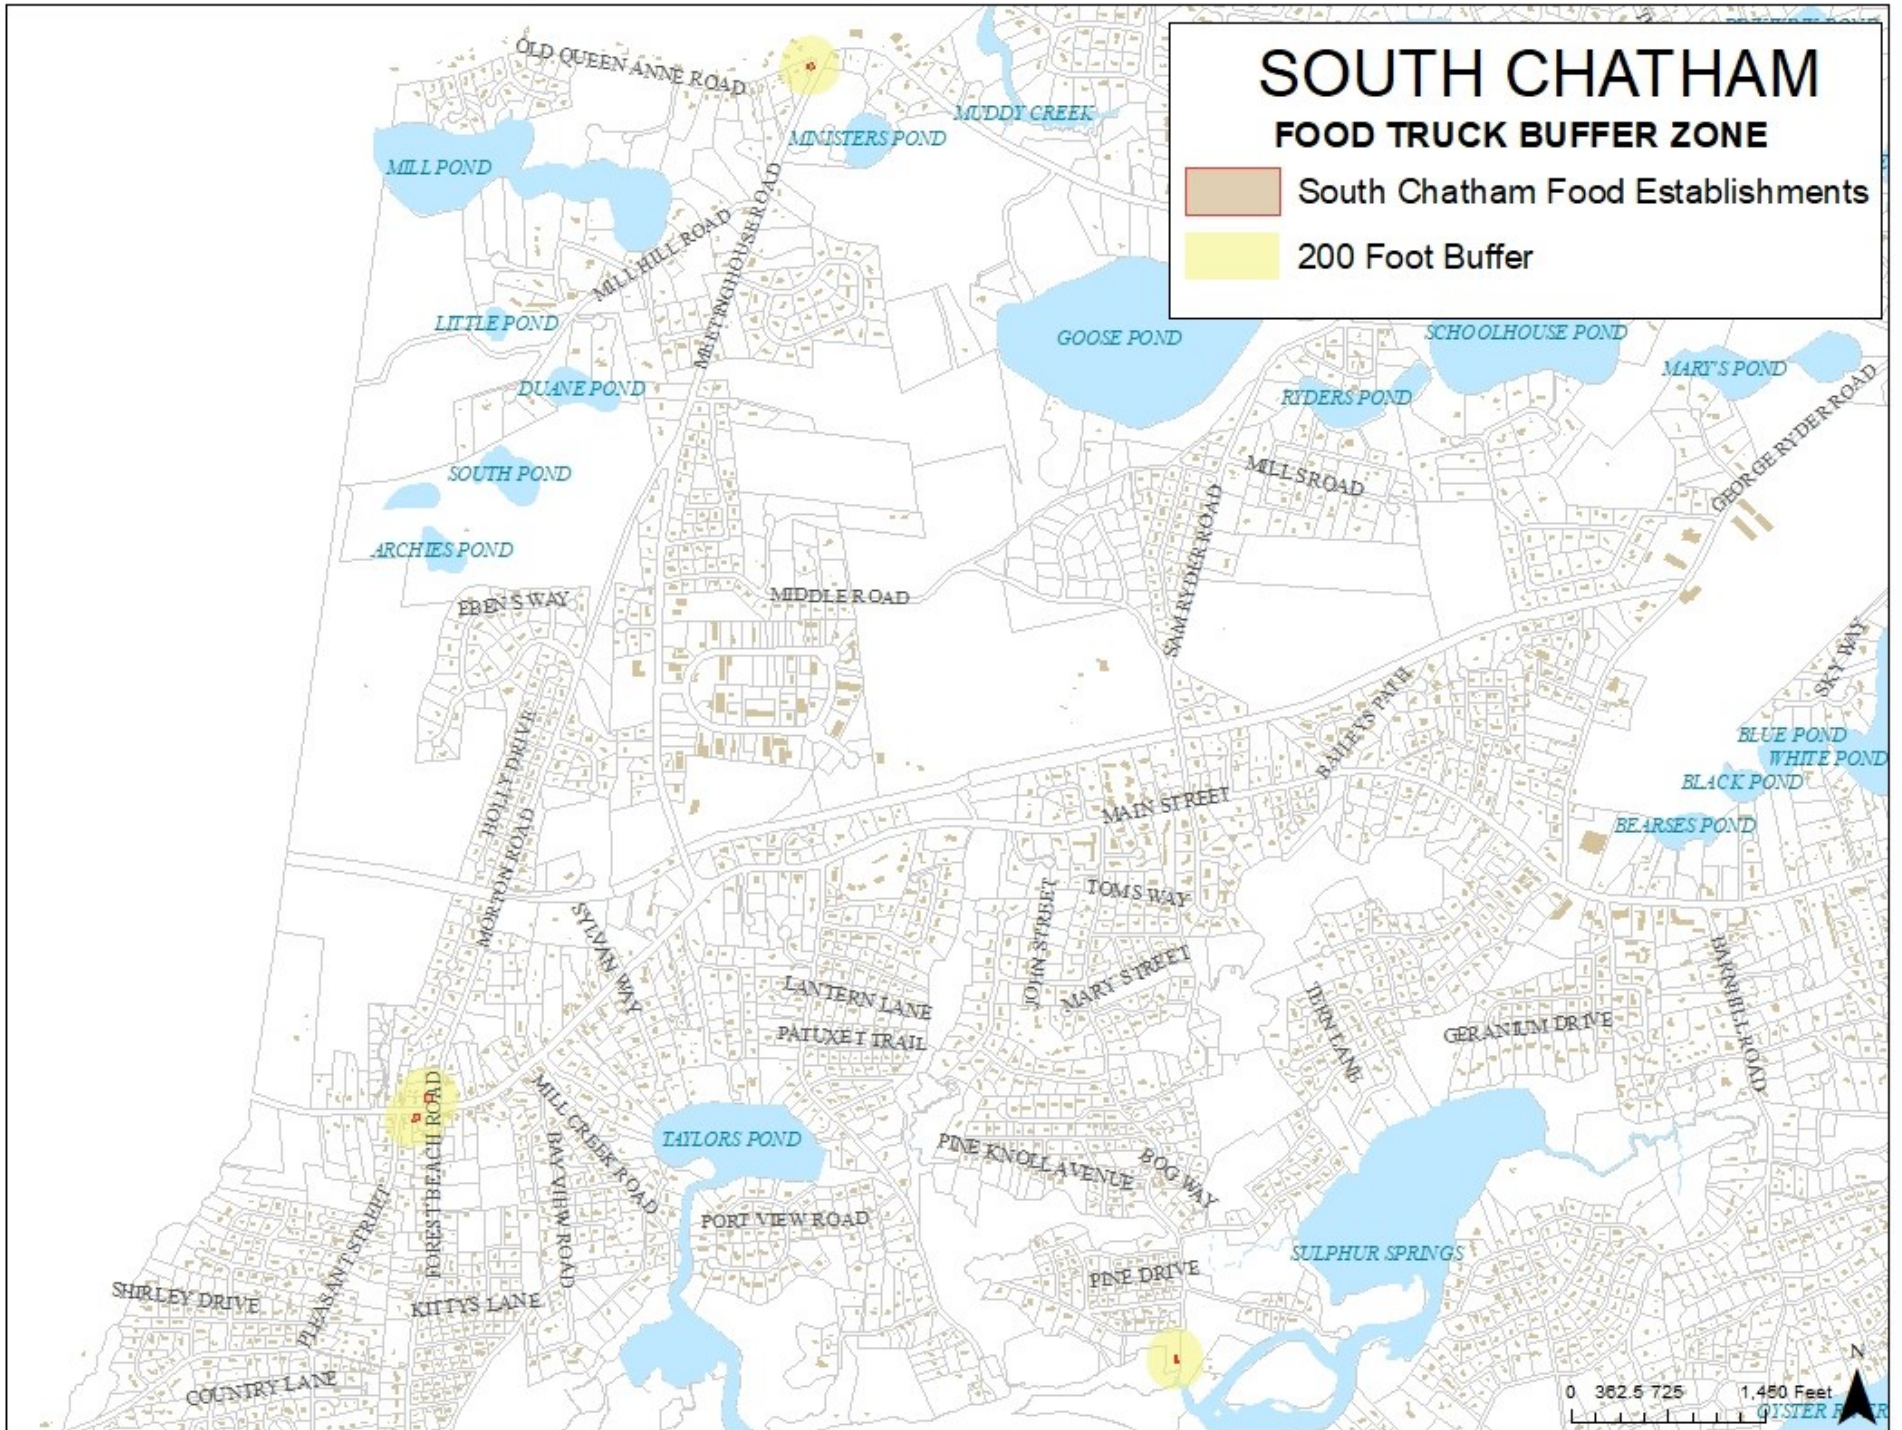

## 200 FOOT FOOD TRUCK BUFFER ZONE

-  Downtown Chatham
-  North Chatham
-  South Chatham
-  West Chatham

# SOUTH CHATHAM

## FOOD TRUCK BUFFER ZONE

-  South Chatham Food Establishments
-  200 Foot Buffer