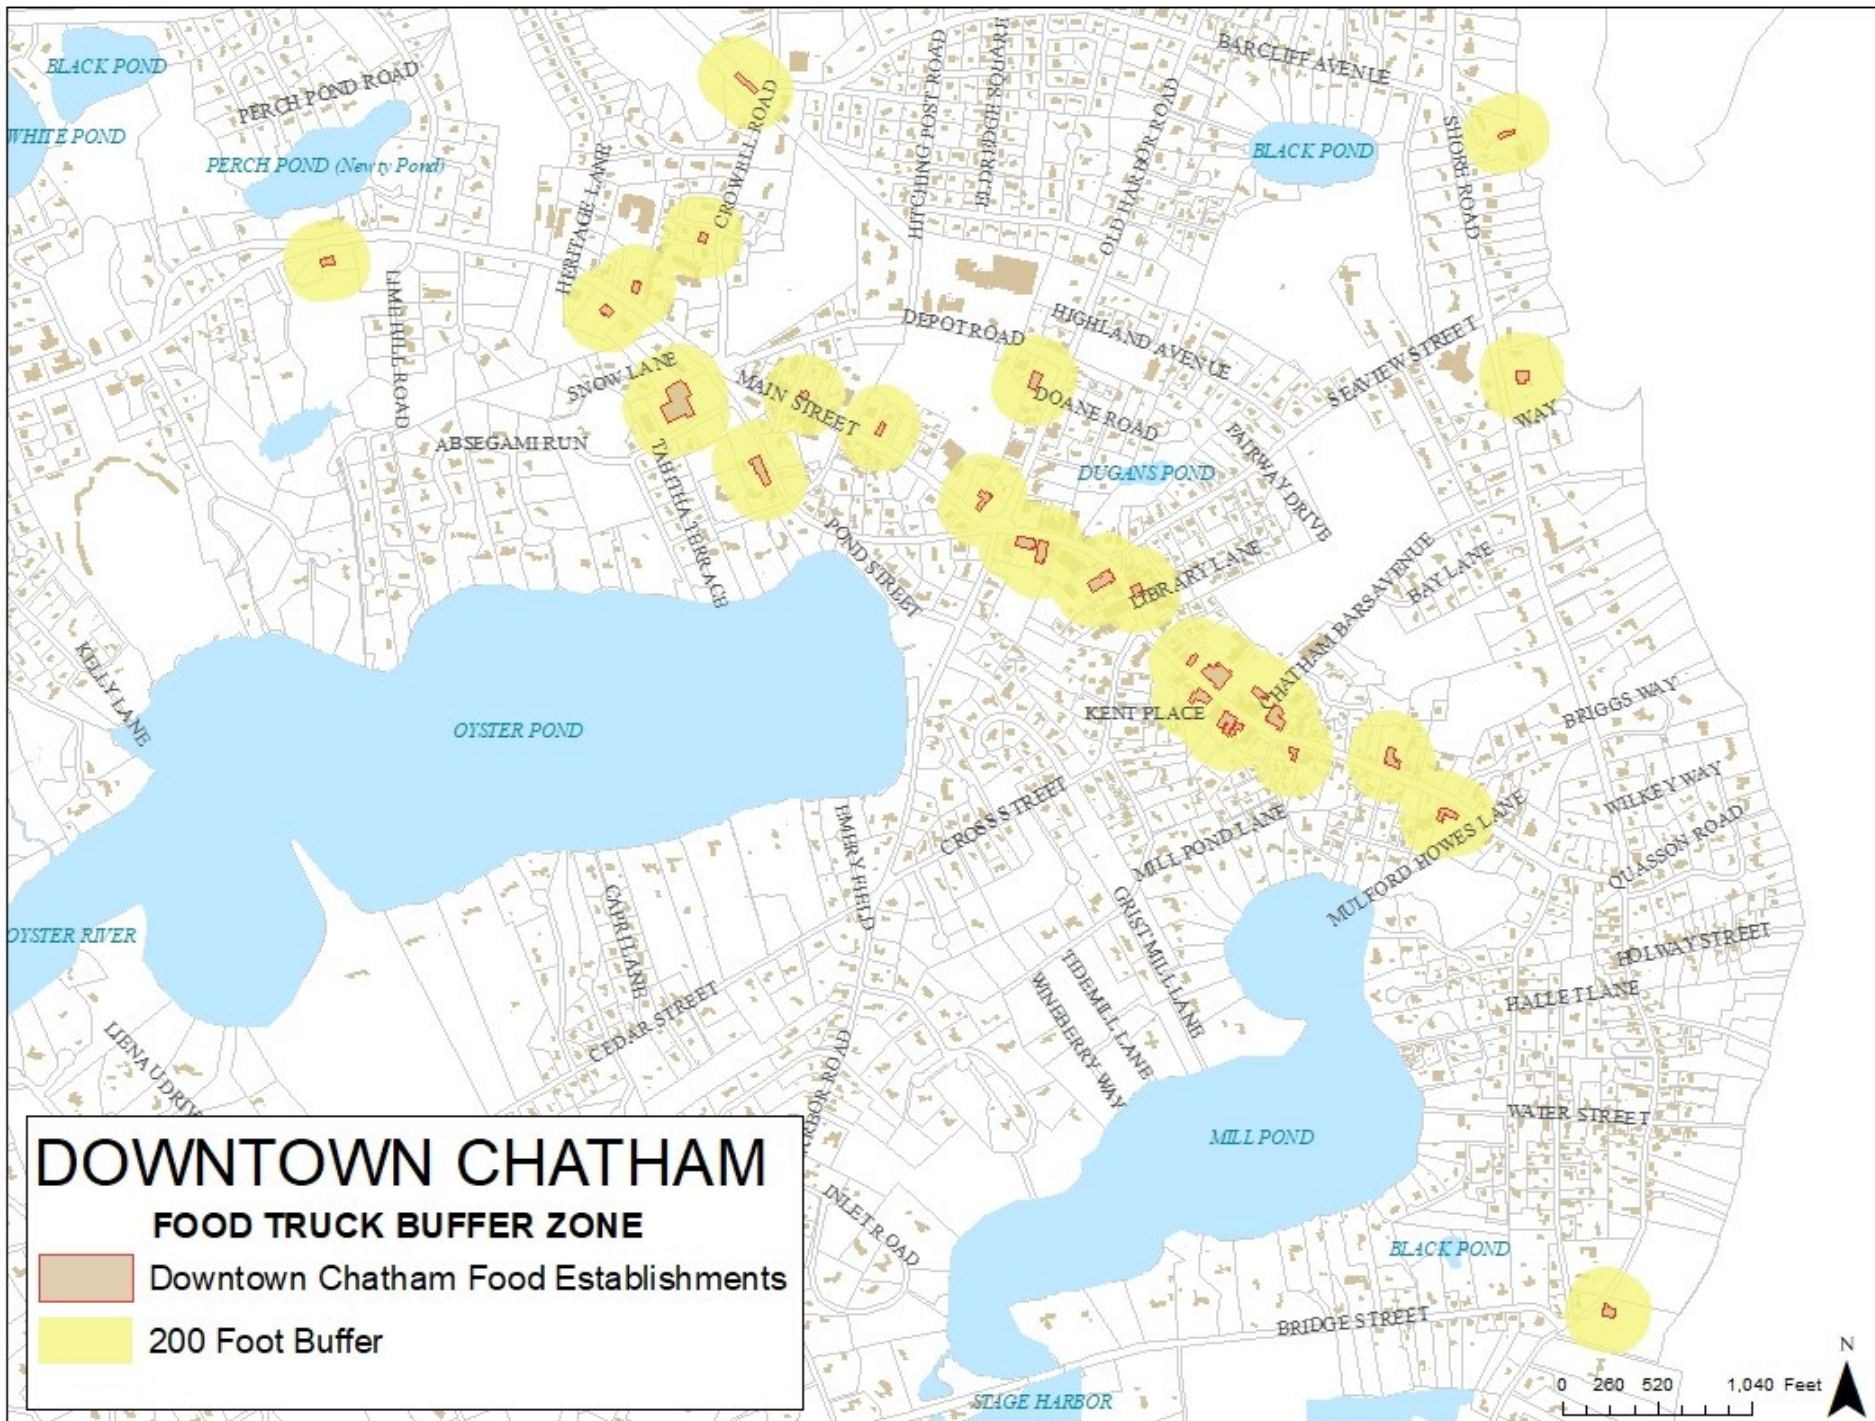

## 200 FOOT FOOD TRUCK BUFFER ZONE

-  Downtown Chatham
-  North Chatham
-  South Chatham
-  West Chatham

# SOUTH CHATHAM

## FOOD TRUCK BUFFER ZONE

-  South Chatham Food Establishments
-  200 Foot Buffer