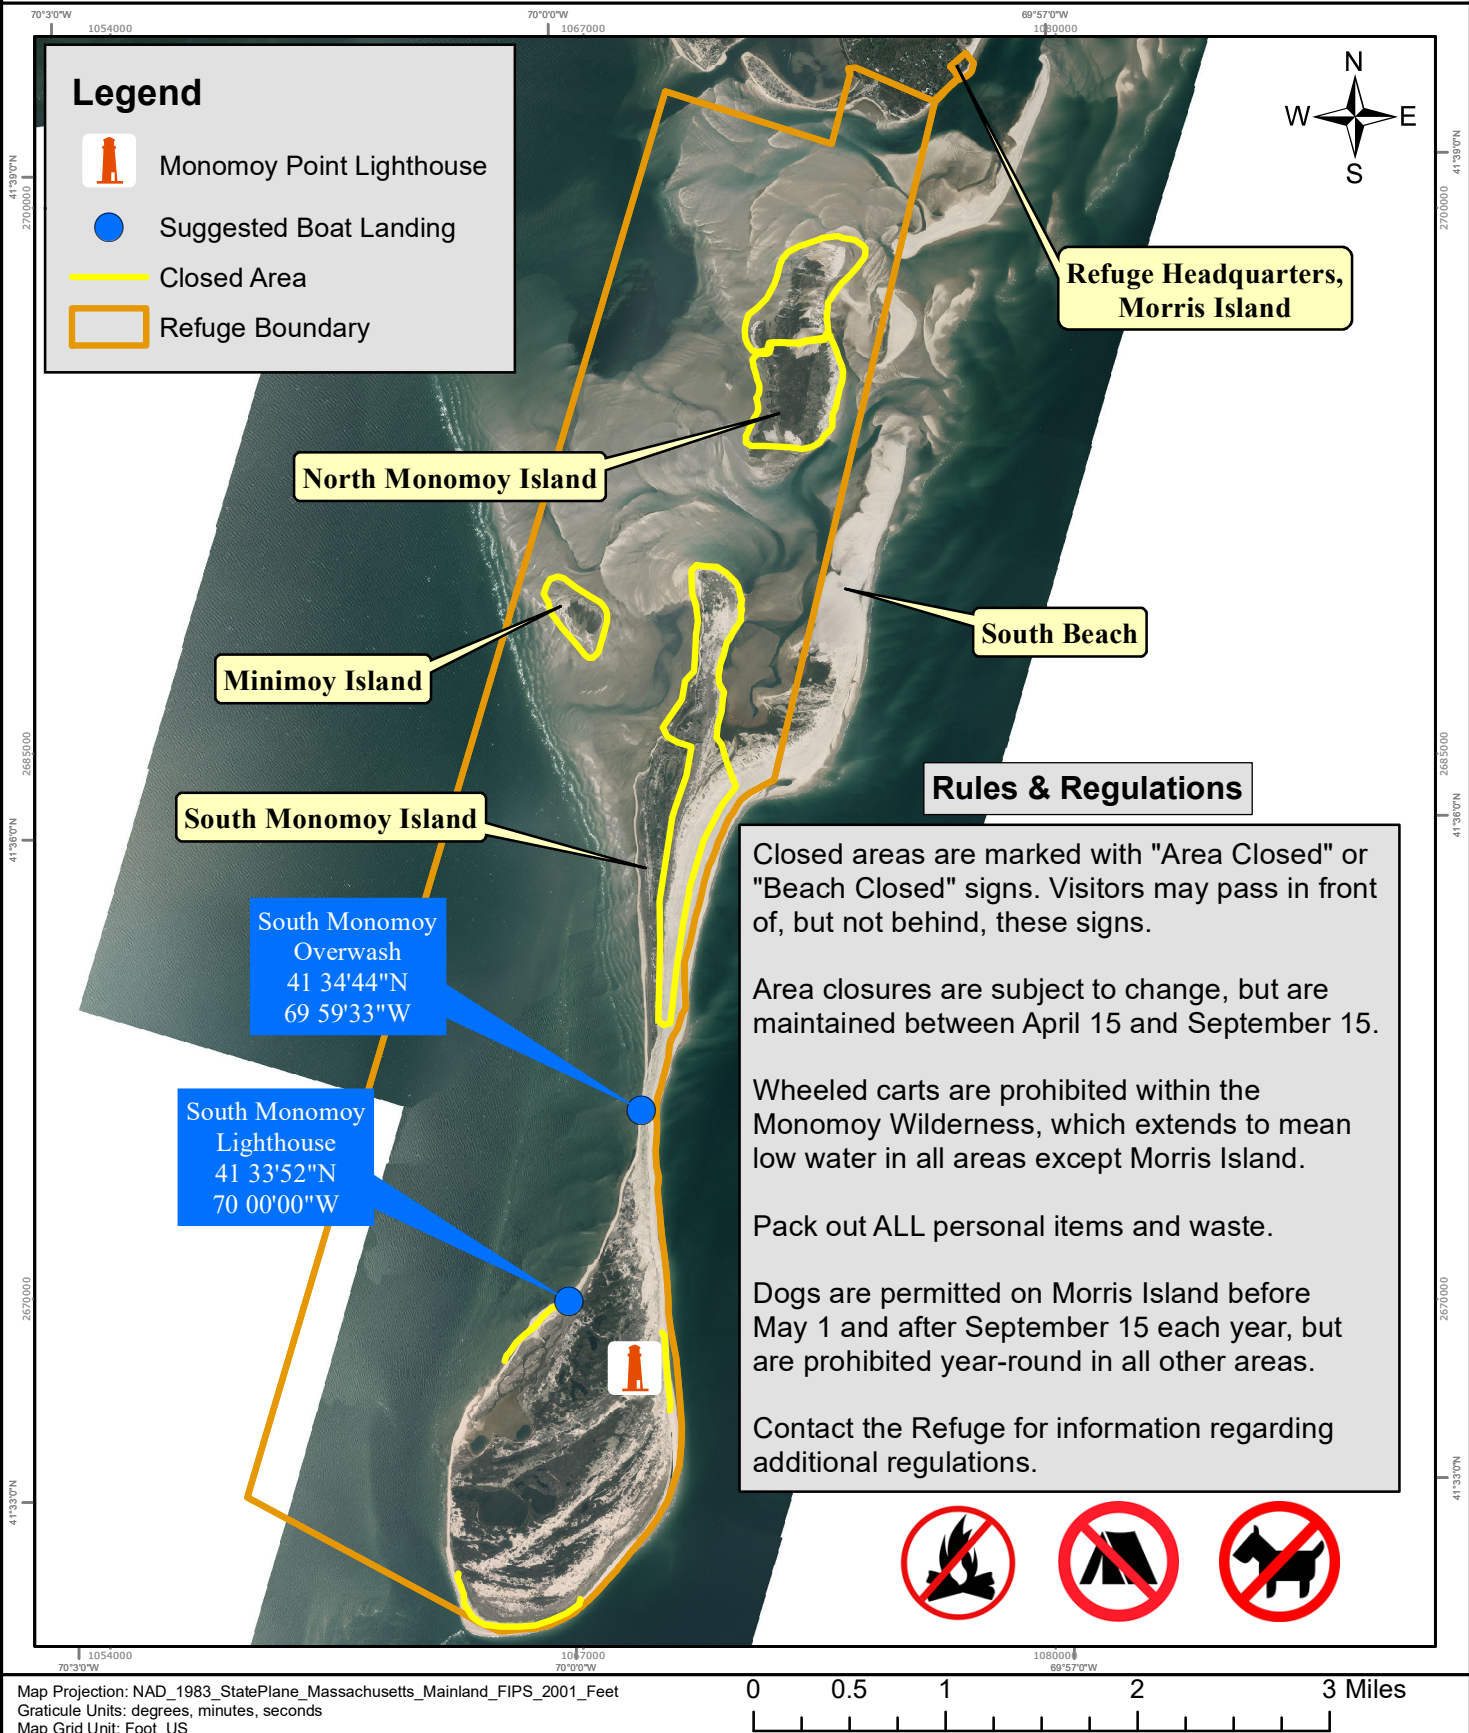

Monomoy National Wildlife Refuge, 2020 Public Access Map

Questions? visit www.fws.gov/refuge/Monomoy, check out our facebook page at www.facebook.com/MonomoyNWR, or call the Refuge Office at 508-945-0594 weekdays between 8am and 4pm. Between June and August, the office can be reached 7 days/week from 9am-5pm.